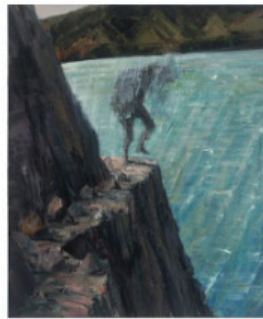

## SWING/BRIDGE

**Swing bridge and rain**

**SOLD**

Painting, 2017  
200cm x 261cm

**Below the Clouds**

\$34500 Reserved

Painting, 2017  
150cm x 180cm

**Cliff track**