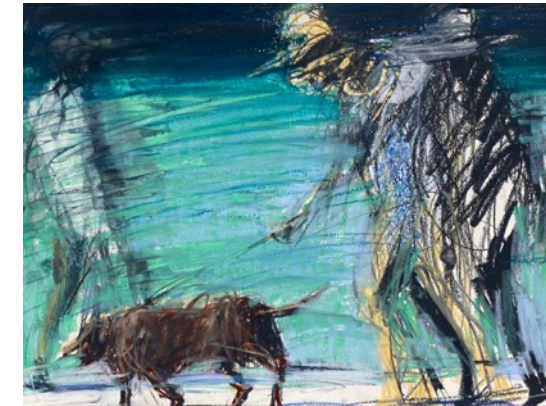

Dog at Hyams
2020
Crayon on paper
28 x 36 cm (Missing corner)
$1500
(Unframed)